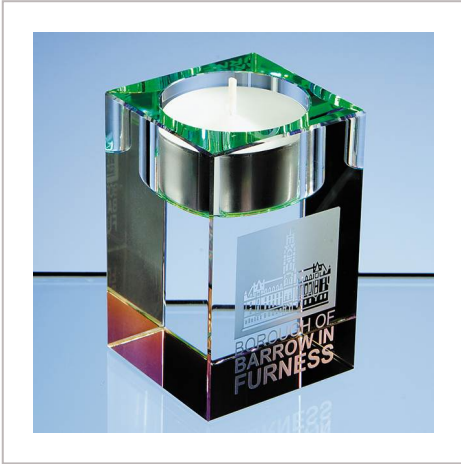

## Optical Crystal Tealight\* Holder

8CM OPTICAL CRYSTAL TEALIGHT\* HOLDER

METHOD	Engraved
PRINT AREA	H45, W37
MATERIAL	Glass
COLOURS	Clear
SIZE	H80, W50, D50
AWARD PACKAGING	Foam Lined Boxes
WEIGHT	1.3KG
MOQ	1
CARTON QUANTITY	15
CARTON WEIGHT	20KG
CARTON DIMENSIONS	61cm x 46cm x 46cm