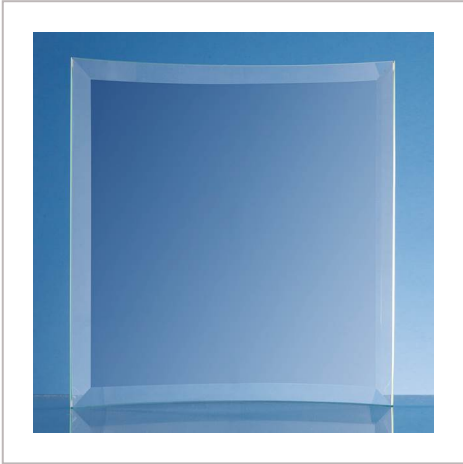

Jade Glass Bevelled Crescent

22.5CM X 20.5CM X 5MM JADE GLASS BEVELLED CRESCENT

METHOD	Engraved
PRINT AREA	H170, W170
MATERIAL	Glass
COLOURS	Jade
SIZE	H225, W205
AWARD PACKAGING	White Skillet Boxes
WEIGHT	1.3KG
MOQ	1
CARTON QUANTITY	15
CARTON WEIGHT	20KG
CARTON DIMENSIONS	61cm x 46cm x 46cm