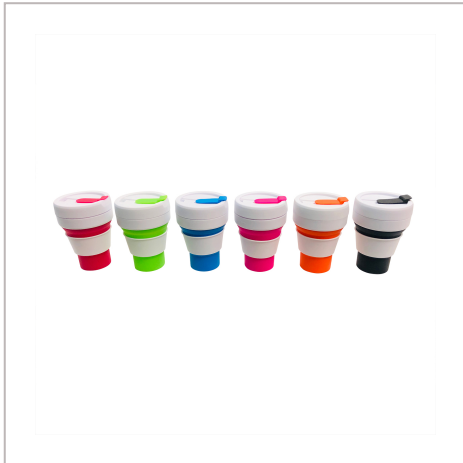

Collapsible Cup

THE COLLAPSIBLE CUP IS THE ALTERNATIVE FOR A DISPOSABLE CUP FOR USE AT HOME, AT WORK OR ON THE GO! A BRANDABLE GRIP IS SUPPLIED AS STANDARD MEANING THAT YOU CAN USE THE COLLAPSIBLE CUP FOR BOTH HOT AND COLD DRINKS. SIMPLE USE, COLLAPSE AND STORE AWAY FOR FUTURE USE.

BRANDING METHOD	Printed
MATERIAL	Silicone + PP
COLOURS	Orange, Blue, Black, Red, Green & Pink with White Lid & Grip
SIZE	12.5cm in Height (5cm when Folded)
CAPACITY	355ml
PRINT AREA	30mm x 30mm on Grip
UNIT WEIGHT	0.14kg
MOQ	100
PACKING	Poly Bagged
CARTON QUANTITY	100pcs
CARTON WEIGHT	14kg
CARTON DIMENSIONS	45x40x35cm
ARTWORK	Required in any vectorised file format
PRODUCTION PROOF	Visuals supplied within 24 hours
PRE PRODUCTION SAMPLE	Approx 2 weeks from artwork approval
BULK TURNAROUND	Approx 3-5 weeks from artwork approval
COMMODITY CODE	3924100000
COUNTRY OF MANUFACTURE	China